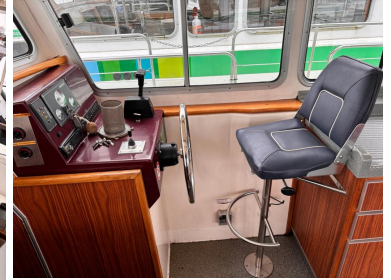

Equipment anchor, Battery, Évier, Extinguisher, feux de navigation, Freezer, Gas cookers, Gas detector, Heater, Installation d'eau chaude, Mp3 player, Oven, Pompe de cale, Prise de quai, Propulseur d'étrave, Radio, Réfrigérateur, WC électrique

This boat will be available from October 2025 onwards, and can be viewed at our base in Loosdrecht, Holland.

The Pénichette Terrasse® Sleeps 8/12 – 4 Cabins offers a pleasantly light and airy interior but also 4 large cabins individually equipped with a handbasin, as well as a beautiful covered aft terrace-deck that extends the stay at the back of the boat.

All the characteristics of the Pénichette Terrasse® Sleeps 8/12 – 4 Cabins

- Capacity: 8 persons (+ 4)
- Steering: Inside
- Bathroom: 2 cabins
- Four large double cabins with the possibility of additional upper pullman berths (on request, in the two front cabins only)
- Each cabin has its own double bed, handbasin, wardrobe and storage
- Two shower compartments and two separate toilet compartments with electric WC
- Equipped kitchen, inside steering and two large sliding sunroofs
- Dinette convertible into a double bed
- Bow thruster