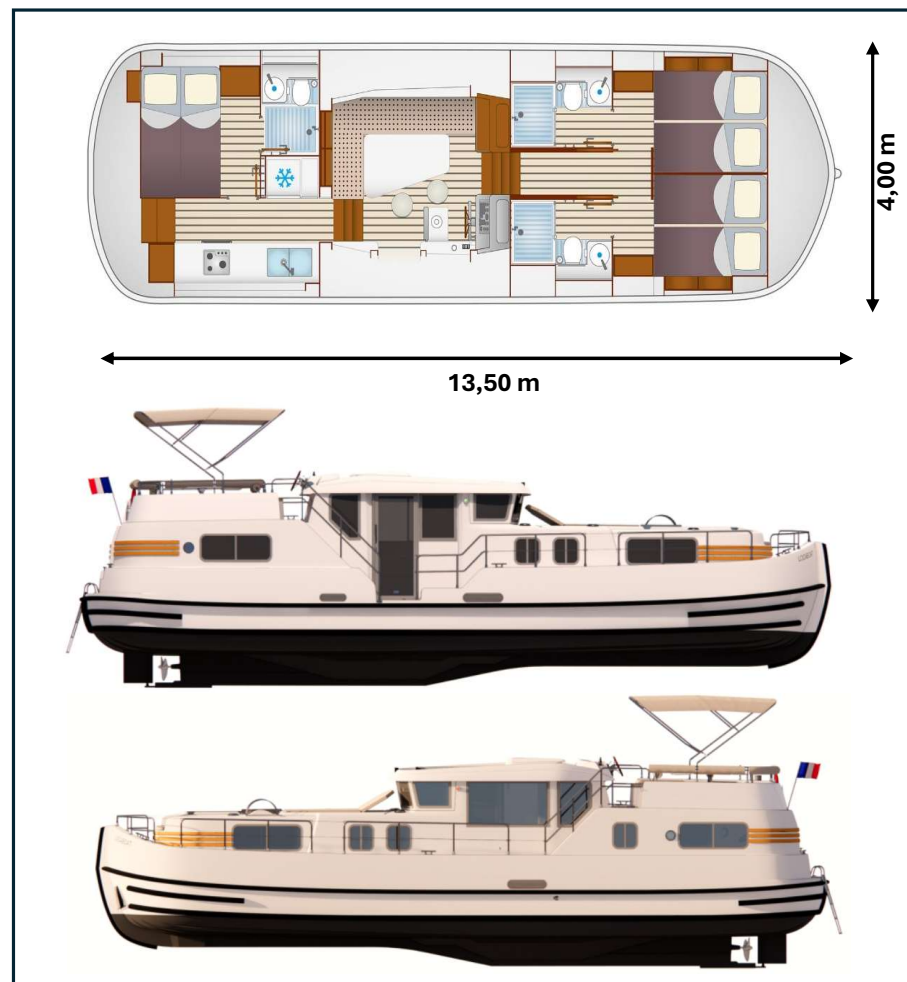

Pénichette NEO®

Riverly

NICOLS
CONSTRUCTIONS NAUTIQUES

VINCENT LEBAILLY
ARCHITECTURE NAVALE