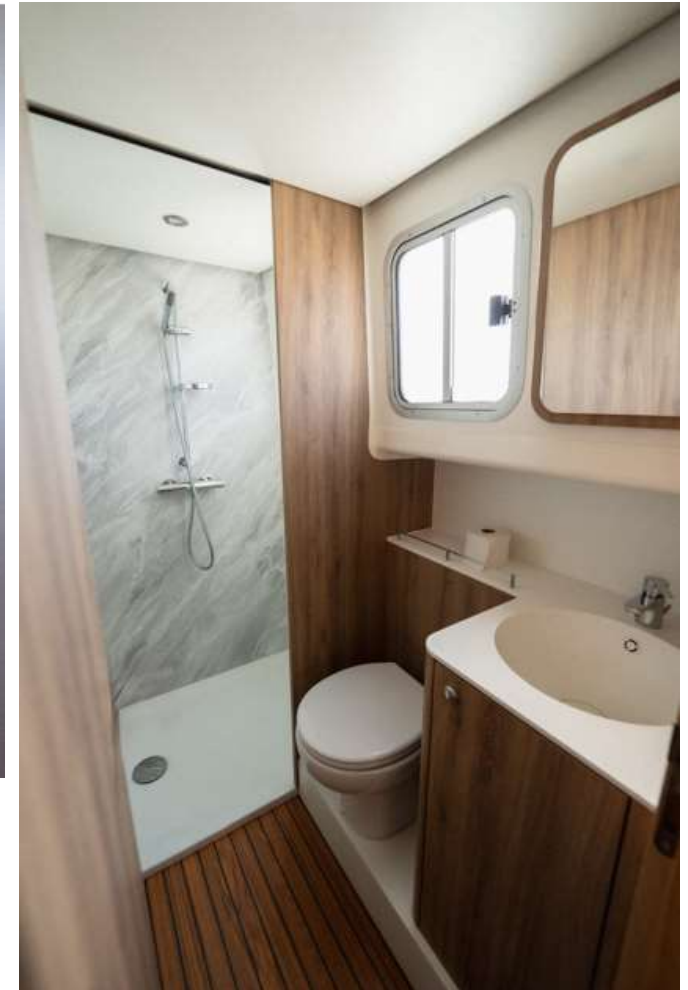

Pénichette NEO®

Riverly

SLEEPING AREA

3 cabins with double beds,
3 bathrooms with washbasin, shower and electric toilets

NICOLS
CONSTRUCTIONS NAUTIQUES

VINCENT LEBAILLY
ARCHITECTURE NAVALE